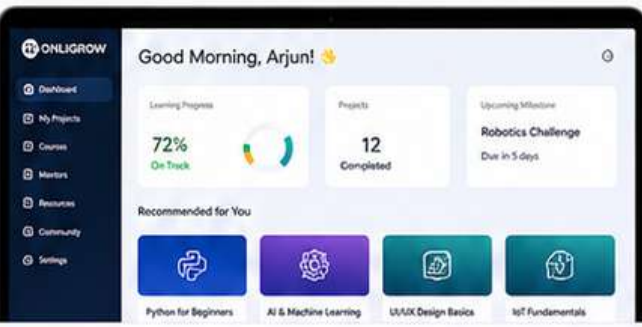

Safe. Secure. Trusted.

We ensure data privacy, safe learning environments, and secure platforms.

- ✓ Data Privacy
- ✓ Secure Platforms
- ✓ Child Safety First
- ✓ Compliance Ready

The OnliGrow Impact (National Average)

3X Faster skill development with hands-on tools	80% Students build industry-standard projects	70% Better prepared for future careers and opportunities	9/10 Students feel technology helps them learn better

★ We don't just teach tools. We build future-ready innovators.

We combine the best tools, technology, and teaching to create **future-ready innovators and leaders.**

Best Technologies	Real-World Learning	Stronger Outcomes	Limitless Possibilities